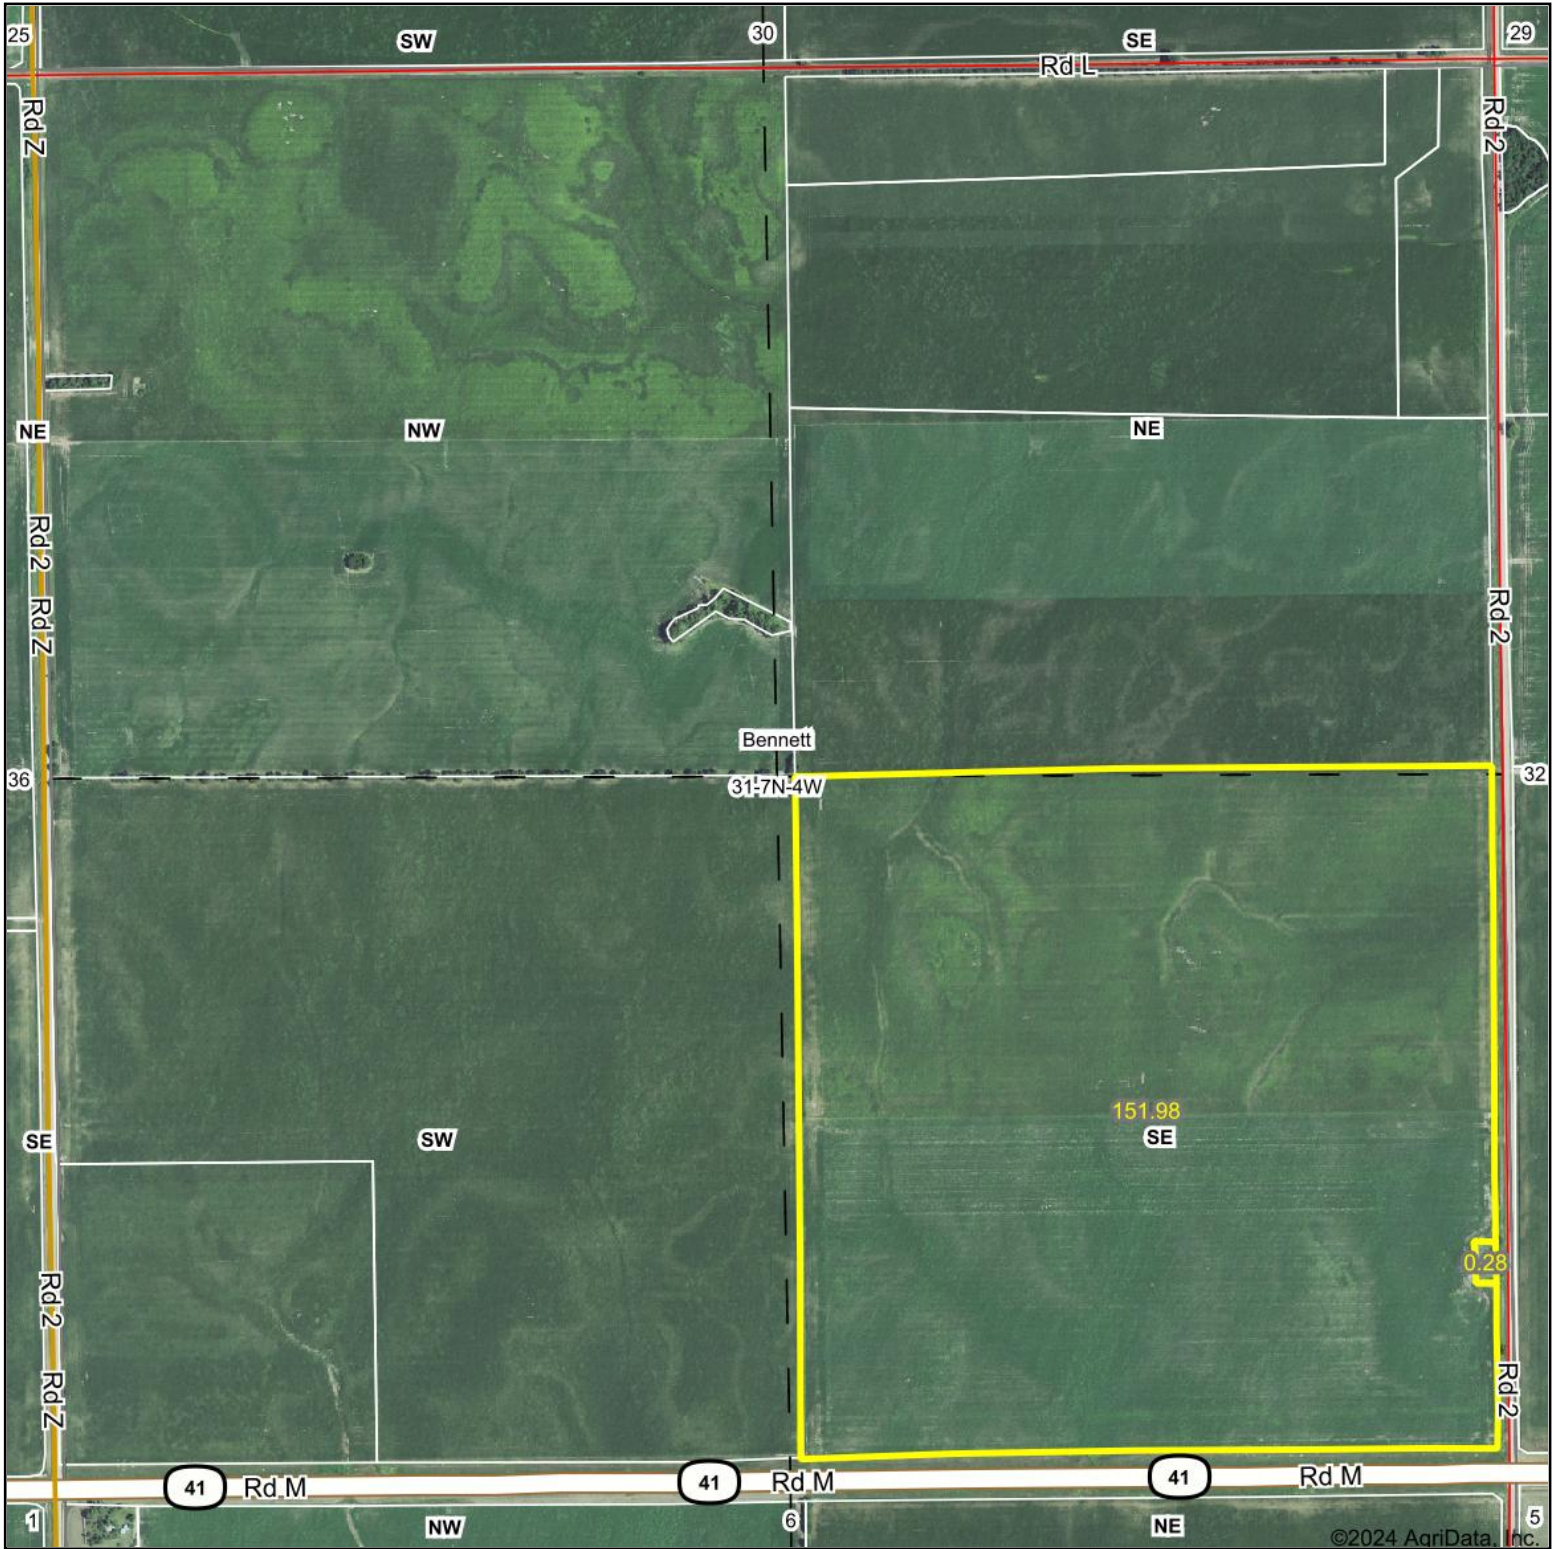

Aerial Map

Boundary Center: 40° 31' 42, -97° 48' 34.85

31-7N-4W
Fillmore County
Nebraska

Maps Provided By:
surety
CUSTOMIZED ONLINE MAPPING
© AgriData, Inc. 2023 www.AgriDataInc.com

7/24/2024